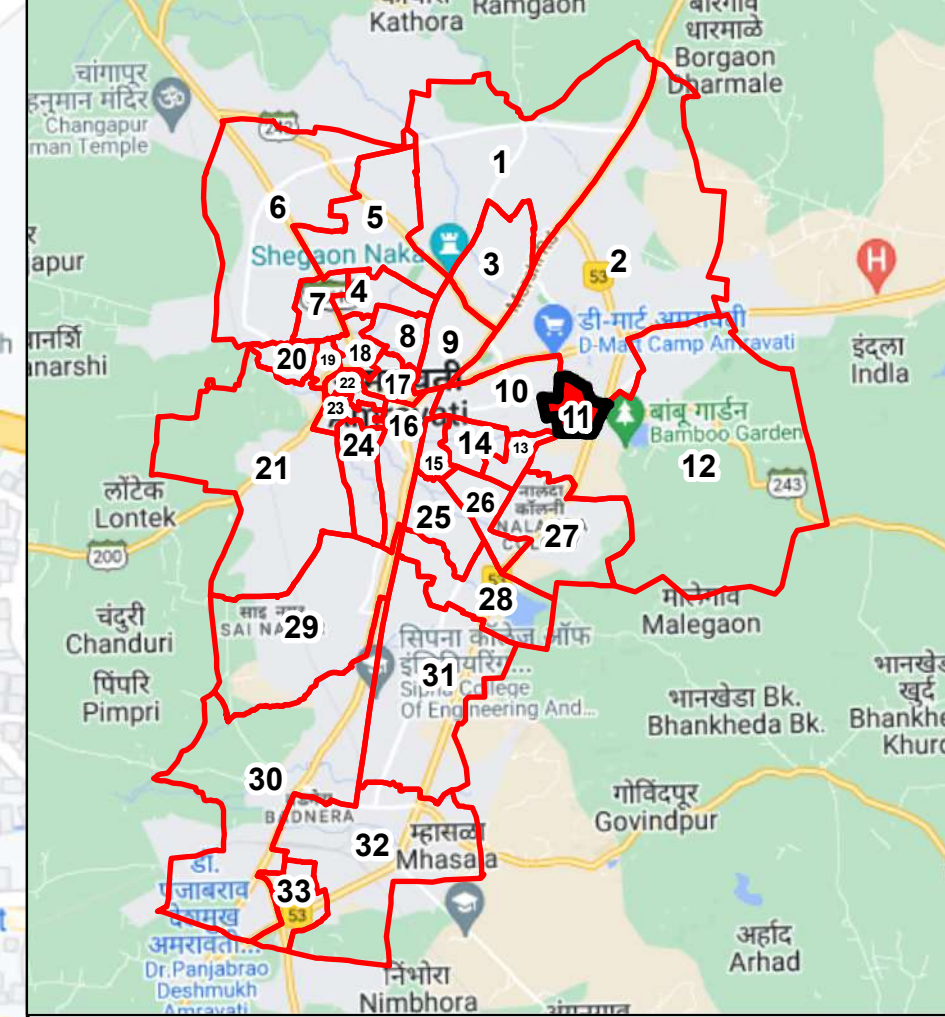

# Final Ward Formation For General Election 2022 - Amravati Municipal Corporation

STATE ELECTION COMMISSION  
MAHARASHTRA

## Ward : 11 Bicchu Tekdi

### Ward Population

Total Population	17817
SC Population	7302
ST Population	541

### Key Map - Amravati