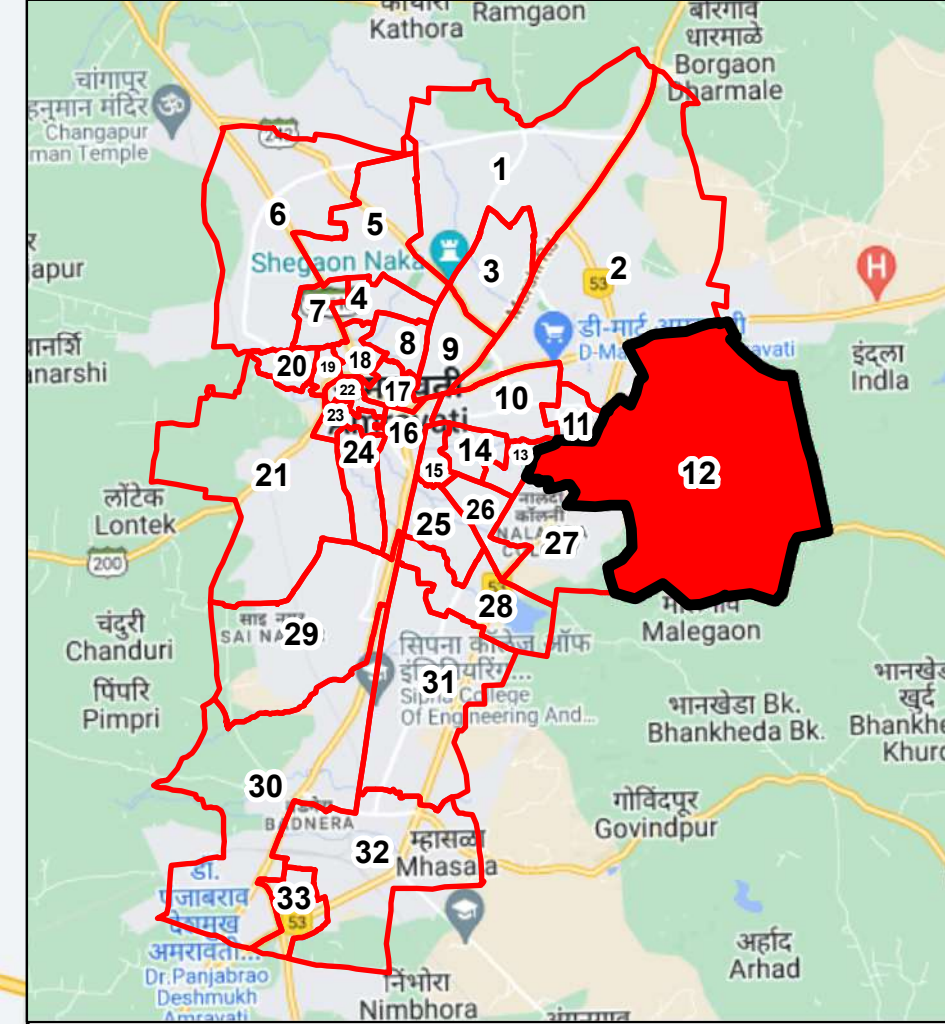

# Final Ward Formation For General Election 2022 - Amravati Municipal Corporation

STATE ELECTION COMMISSION  
MAHARASHTRA

## Ward : 12 Wadali

### Ward Population

Total Population	19834
SC Population	6717
ST Population	1102

### Key Map - Amravati