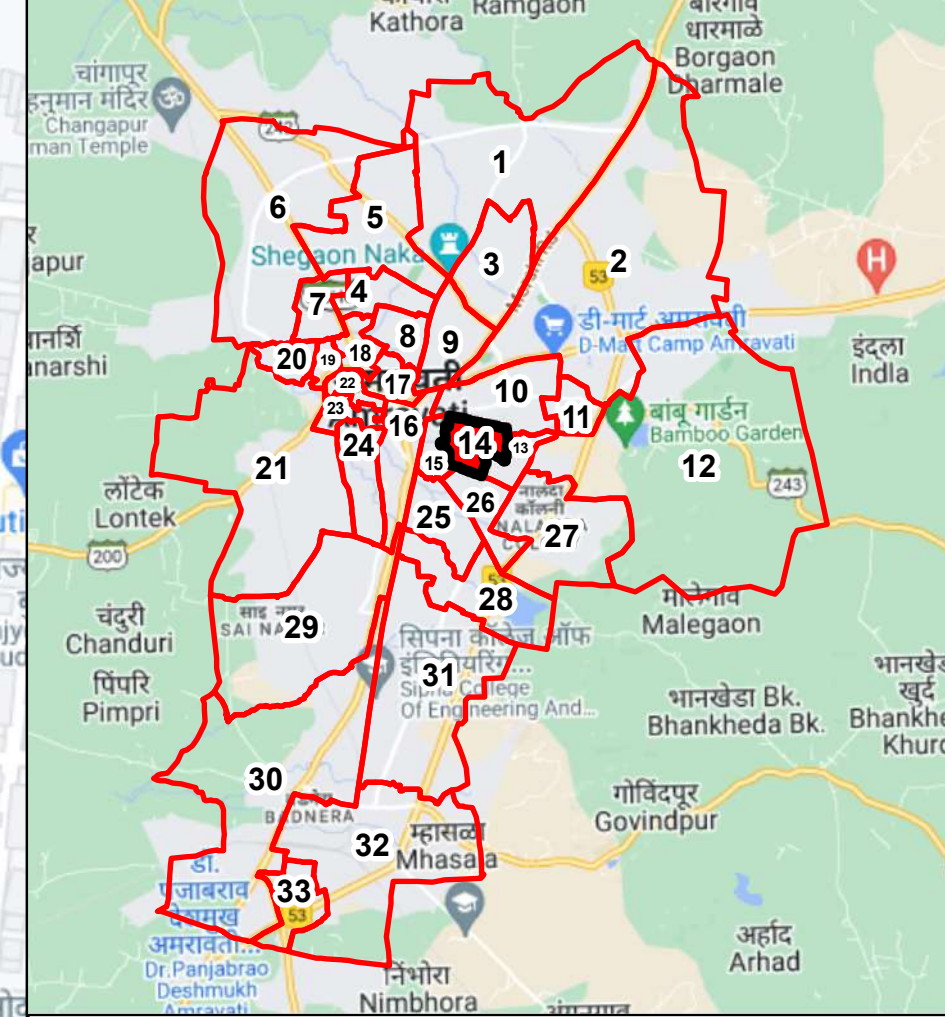

Final Ward Formation For General Election 2022 - Amravati Municipal Corporation

STATE ELECTION COMMISSION
MAHARASHTRA

Ward :14 Swami Vivekanad - Rukhmini Nagar

Ward Population

Total Population	18543
SC Population	4081
ST Population	330

Key Map - Amravati

Legend

- Ward
- MC Boundary
- Road
- National Highway
- Railway Line
- River

(Name)

Suresh Patil

(Signature)

Deputy Municipal Commissioner