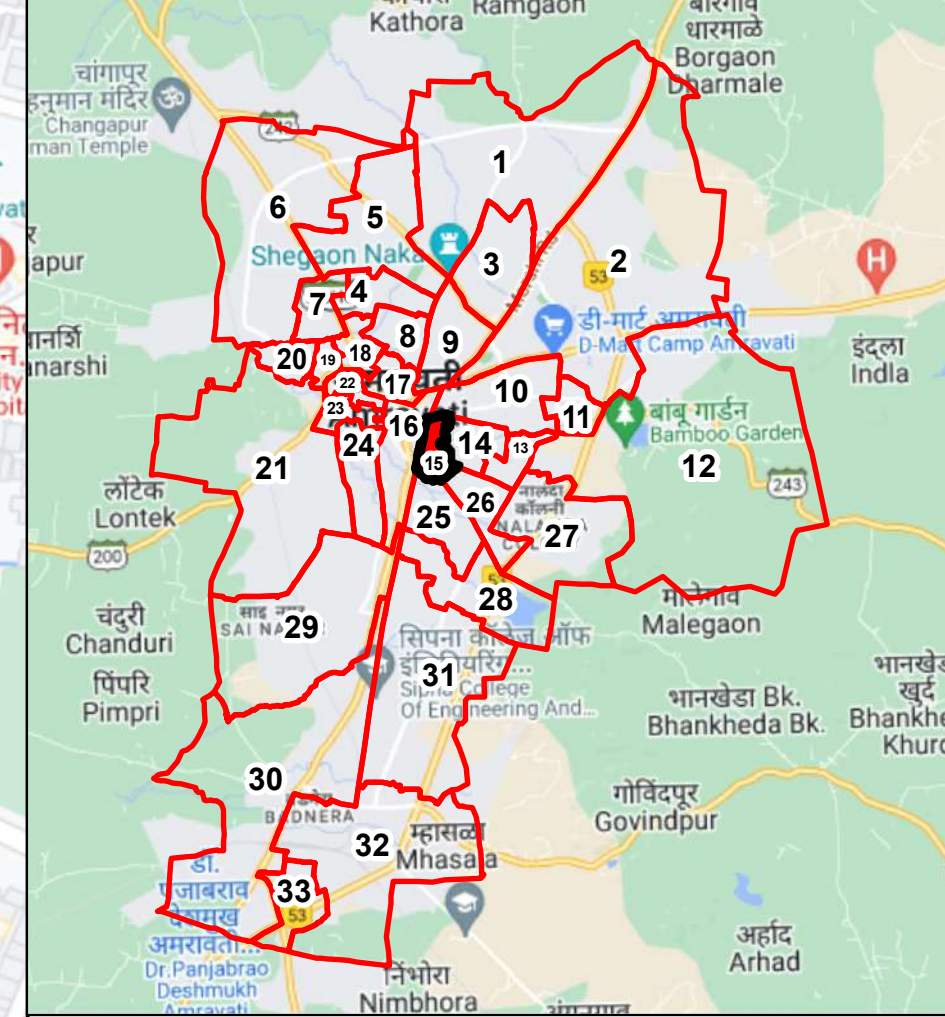

# Final Ward Formation For General Election 2022 - Amravati Municipal Corporation

STATE ELECTION COMMISSION  
MAHARASHTRA

## Ward : 15 Belpura

### Ward Population

Total Population	18018
SC Population	6824
ST Population	471

### Key Map - Amravati