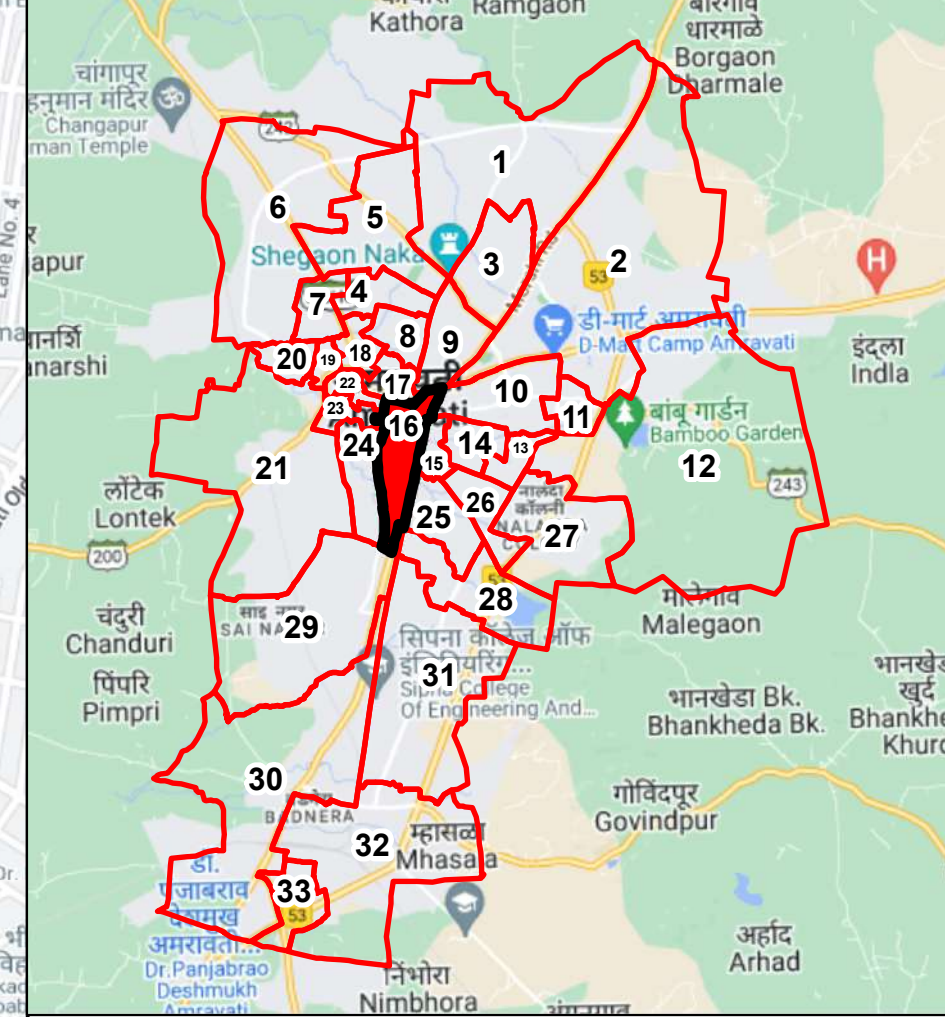

Final Ward Formation For General Election 2022 - Amravati Municipal Corporation

STATE ELECTION COMMISSION
MAHARASHTRA

Ward : 16
Navathe Nagar
-Ambapeth

Ward Population

Total Population	20564
SC Population	1172
ST Population	547

Key Map - Amravati

Legend

- Ward
- MC Boundary
- Road
- National Highway
- Railway Line
- River

(Name)

Suresh Patil

(Signature)

Deputy Municipal Commissioner

अमरावती महानगर पालिका