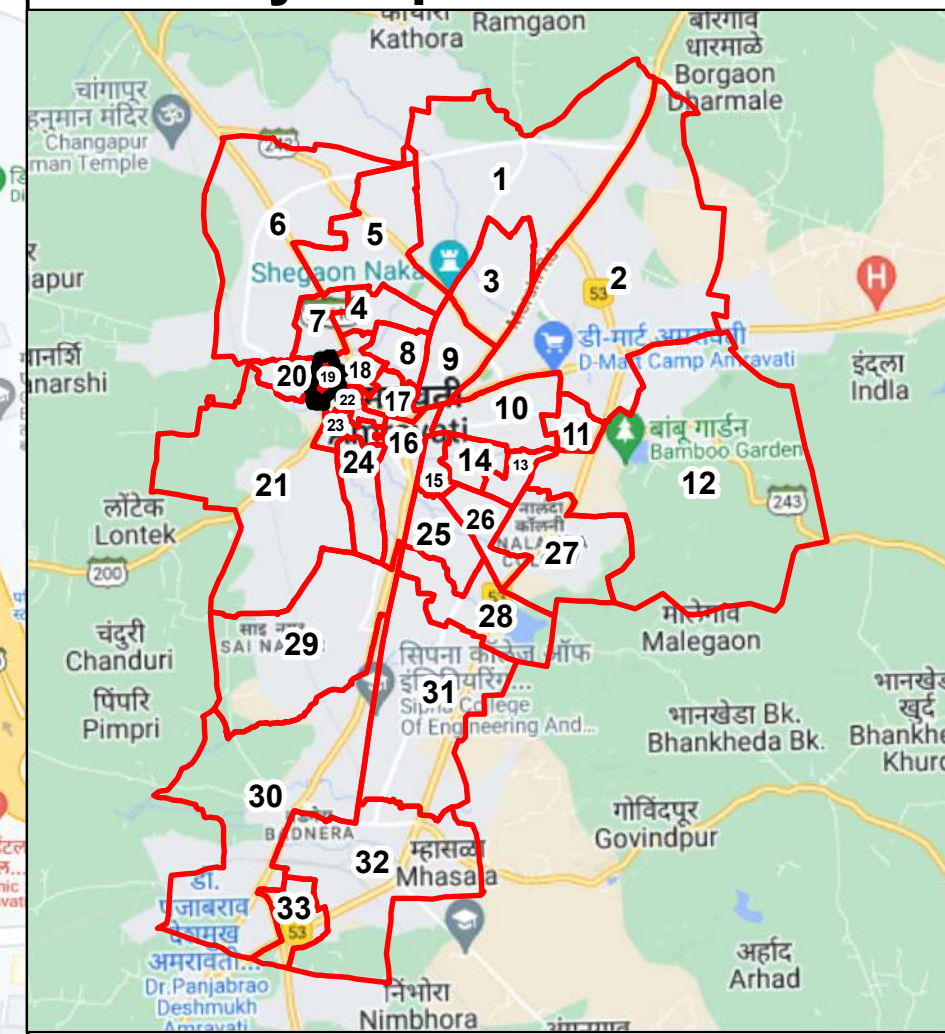

Final Ward Formation For General Election 2022 - Amravati Municipal Corporation

STATE ELECTION COMMISSION
MAHARASHTRA

Ward : 19 Pathanpura

Ward Population

Total Population	21296
SC Population	52
ST Population	27

Key Map - Amravati

Legend

- Ward
- MC Boundary
- Road
- National Highway
- Railway Line
- River

(Name) **Suresh Patil**
(Signature)
Deputy Municipal Commissioner