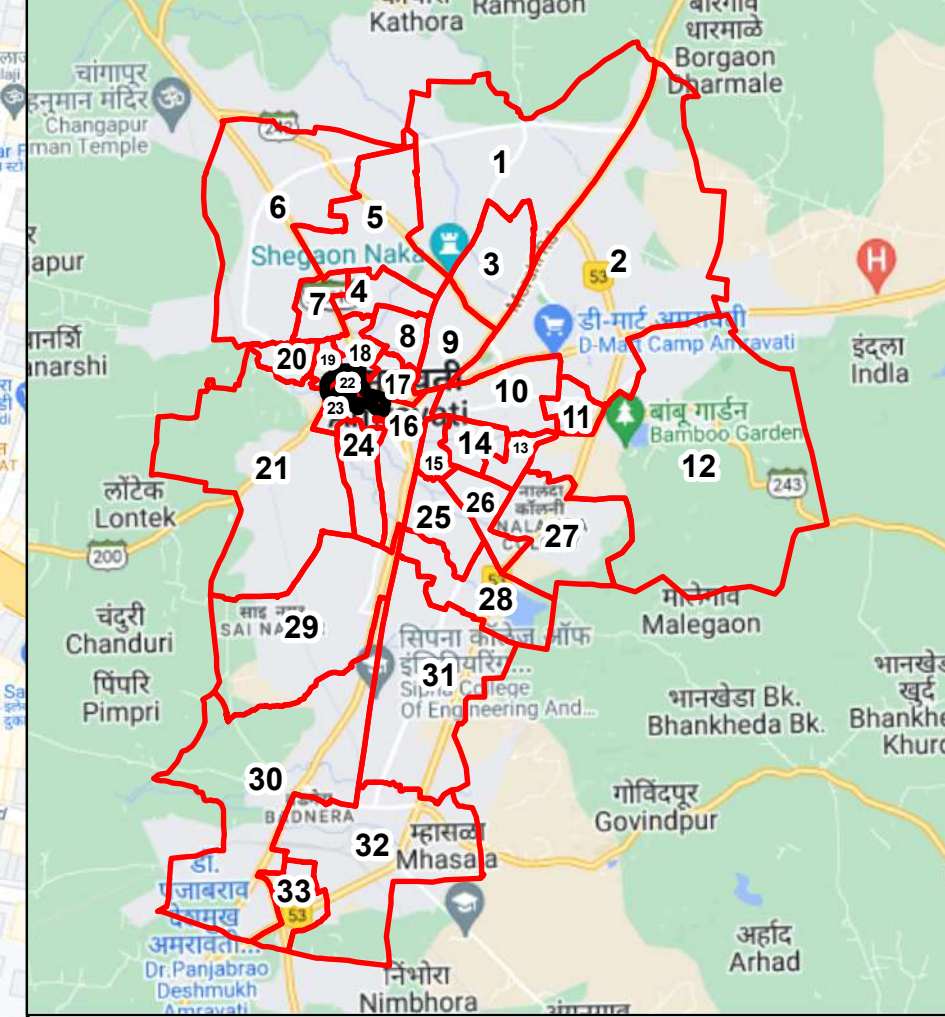

Final Ward Formation For General Election 2022 - Amravati Municipal Corporation

STATE ELECTION COMMISSION
MAHARASHTRA

Ward : 22 Sarafa

Ward Population

Total Population	20264
SC Population	464
ST Population	155

Key Map - Amravati

Legend

- Ward
- MC Boundary
- Road
- National Highway
- Railway Line
- River

(Name)

Suresh Patil

(Signature)

Deputy Municipal Commissioner