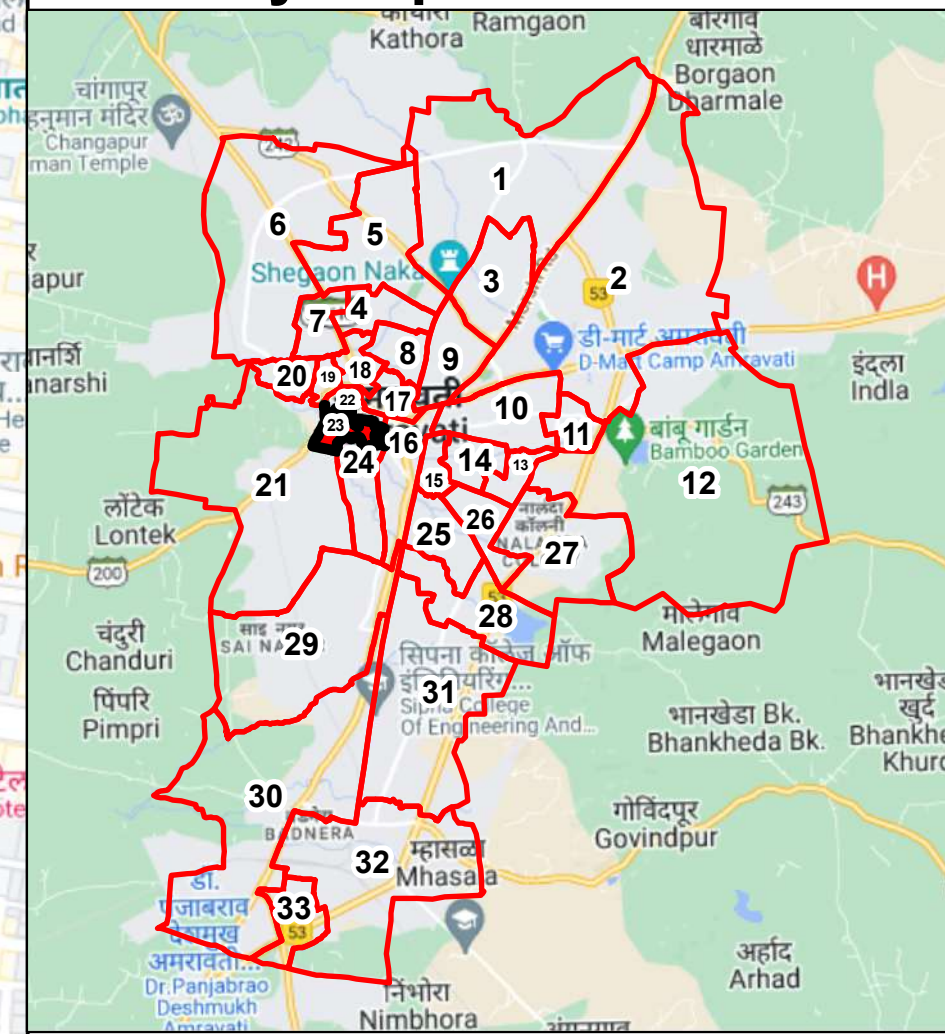

Final Ward Formation For General Election 2022 - Amravati Municipal Corporation

STATE ELECTION COMMISSION
MAHARASHTRA

Ward : 23 Budhwara

Ward Population

Total Population	18689
SC Population	4637
ST Population	572

Key Map - Amravati

Legend

- Ward
- MC Boundary
- Road
- National Highway
- Railway Line
- River

(Name)

Suresh Patil

(Signature)

Deputy Municipal Commissioner