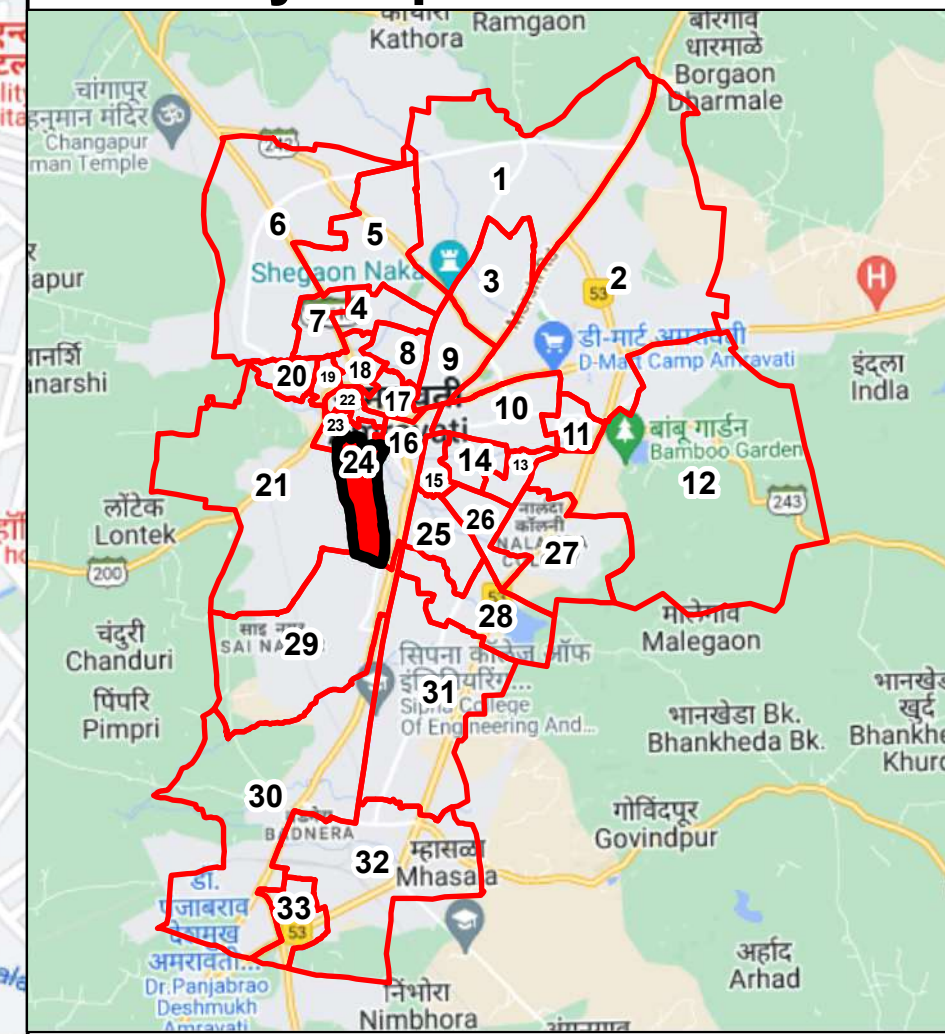

Final Ward Formation For General Election 2022 - Amravati Municipal Corporation

STATE ELECTION COMMISSION
MAHARASHTRA

Ward : 24
H.V.P.M

Ward Population

Total Population	21796
SC Population	1492
ST Population	494

Key Map - Amravati

Legend

- Ward
- MC Boundary
- Road
- National Highway
- Railway Line
- River

(Name)

Suresh Patil

(Signature)

Deputy Municipal Commissioner