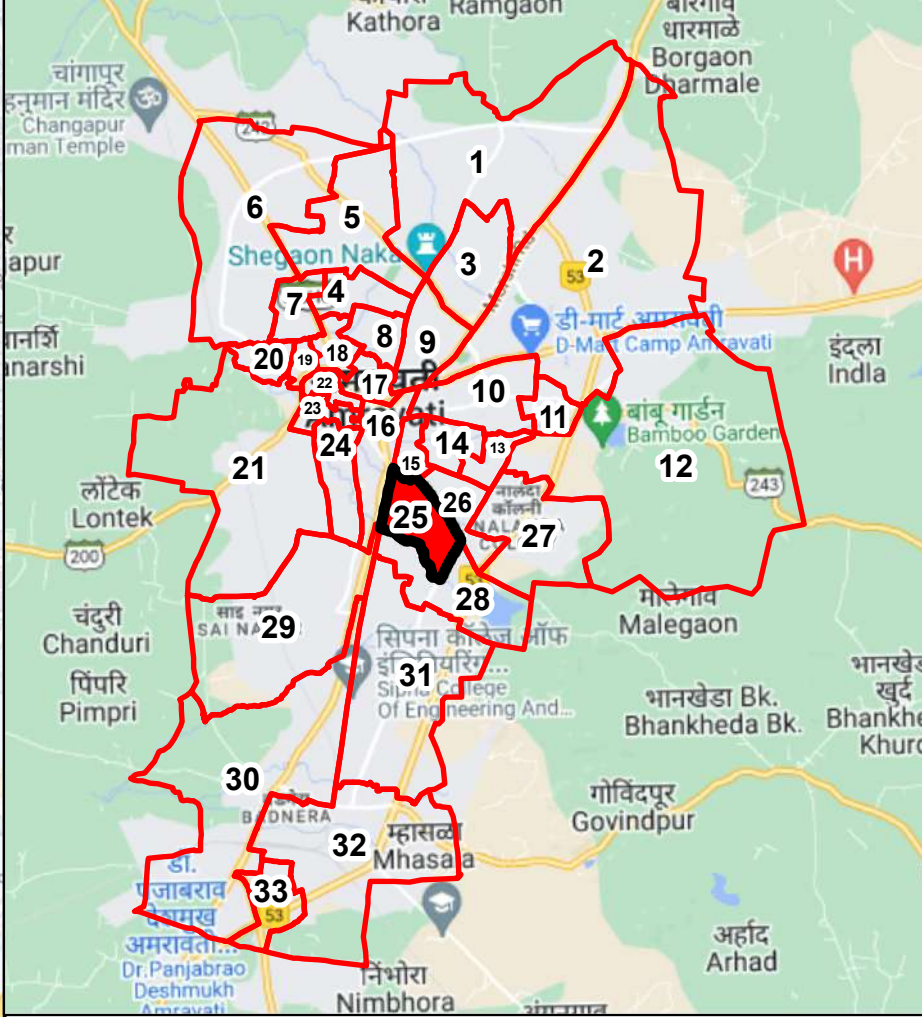

# Final Ward Formation For General Election 2022 - Amravati Municipal Corporation

STATE ELECTION COMMISSION  
MAHARASHTRA

## Ward : 25 Rajapeth

### Ward Population

Total Population	18919
SC Population	1156
ST Population	305

### Key Map - Amravati