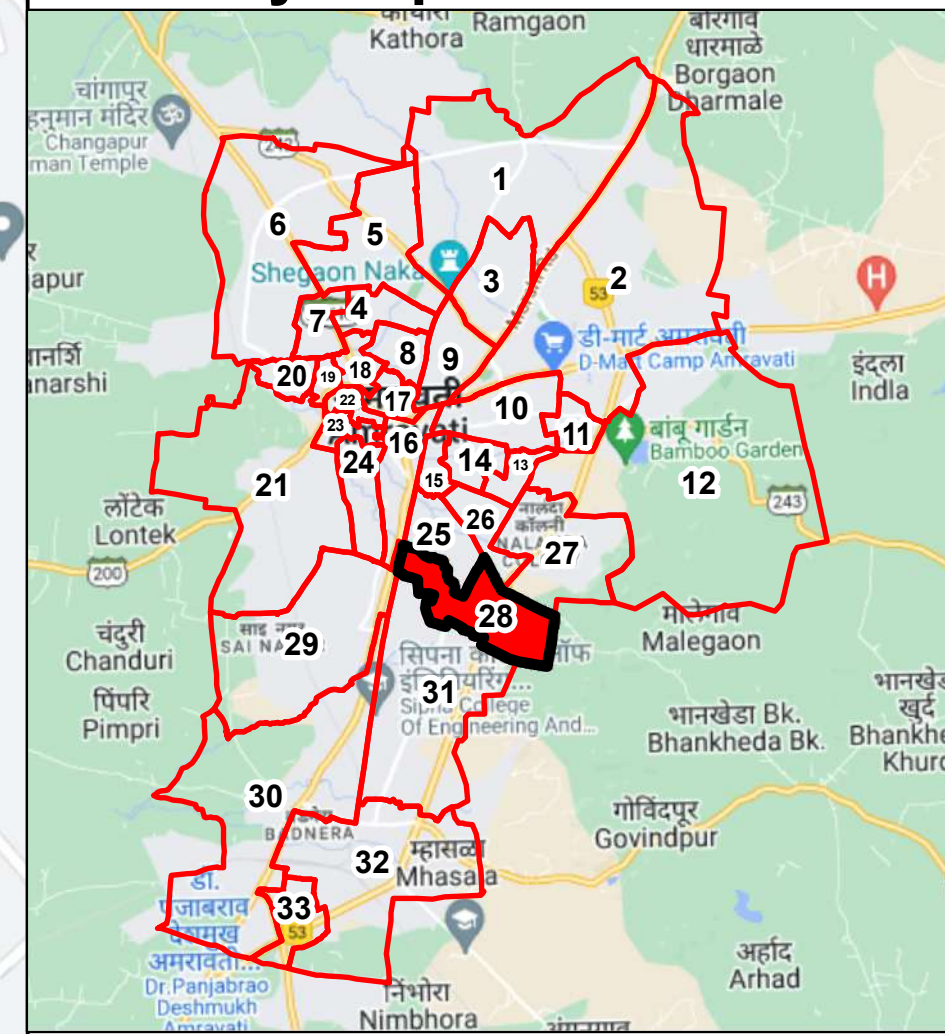

Final Ward Formation For General Election 2022 - Amravati Municipal Corporation

STATE ELECTION COMMISSION
MAHARASHTRA

Ward : 28 Dastur Nagar- Jewad

Ward Population

Total Population	21697
SC Population	4379
ST Population	626

Key Map - Amravati

Legend

- Ward
- MC Boundary
- Road
- National Highway
- Railway Line
- River

(Name) **Suresh Patil**
(Signature)
Deputy Municipal Commissioner