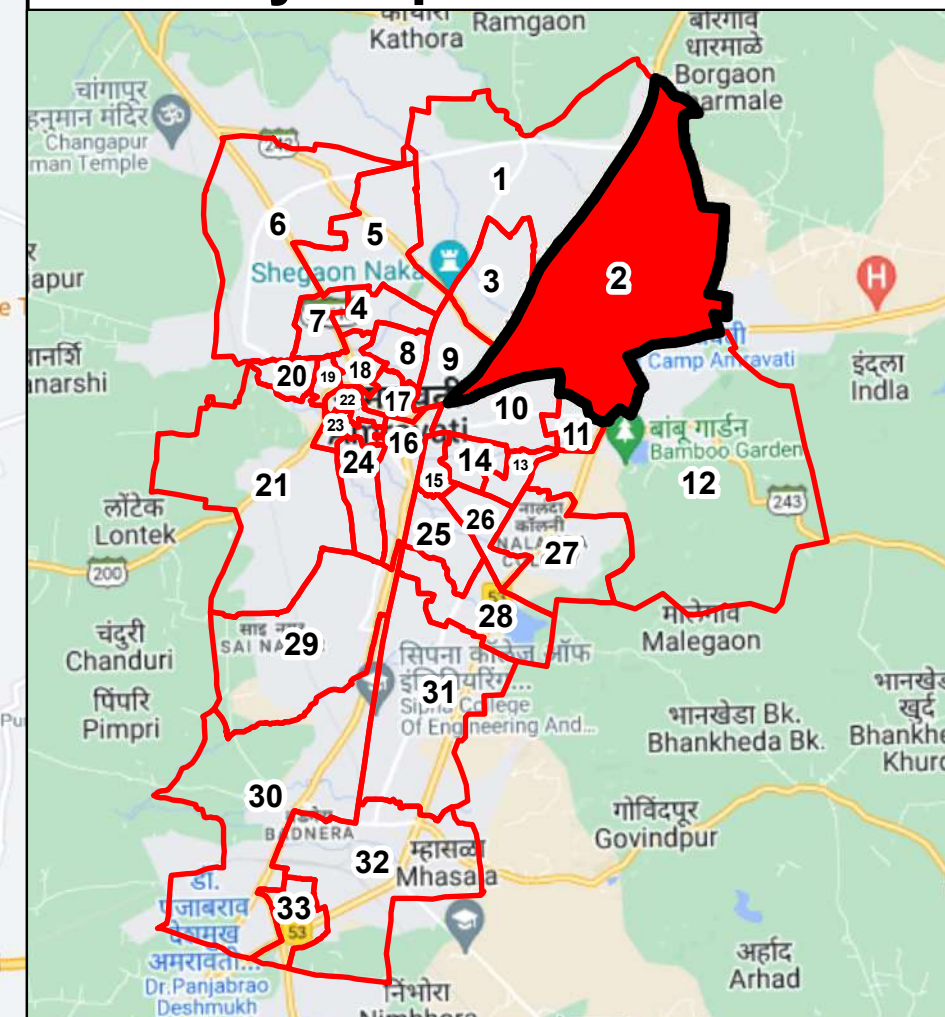

Final Ward Formation For General Election 2022 - Amravati Municipal Corporation

STATE ELECTION COMMISSION
MAHARASHTRA

Ward 2 Tapovan

Ward Population

Total Population	17923
SC Population	3138
ST Population	917

Key Map - Amravati

Legend

- Ward
- MC Boundary
- Road
- National Highway
- Railway Line
- River

(Name)

Suresh Patil

(Signature)

Deputy Municipal Commissioner

Amravati Municipal Corporation

Map showing various colonies and landmarks including: SHIGANDHA COLONY, REKHA COLONY, SHRIMANGAL COLONY, KISHOR COLONY, SARASWATI NAGAR, SAHAKAR NAGAR, KRISHNA NAGAR, VILAS NAGAR, MHADA COLONY, GAWALI PURA, MACHHISATH, AMRAVATI, AMBA PETH, GANDHI NAGAR, RUKHMINI NAGAR, RATANGANJ, BHUCHU TEKADI, MALTEKDI, CHAPRASAI PURA, GURUKRIPA COLONY, NETAJI COLONY, JAI BHOLE COLONY, YOGIRAJ NAGAR, RAJURA, RAHATGAON, DESHMUKH COLONY, PRATIK NAGAR, BUDDHA VIHAR COLONY, MAHADEV MANDIR, ANORKAR LAYOUT, SHIVNERI COLONY, JAWAHARLAL NEHRU STADIUM, and many others.