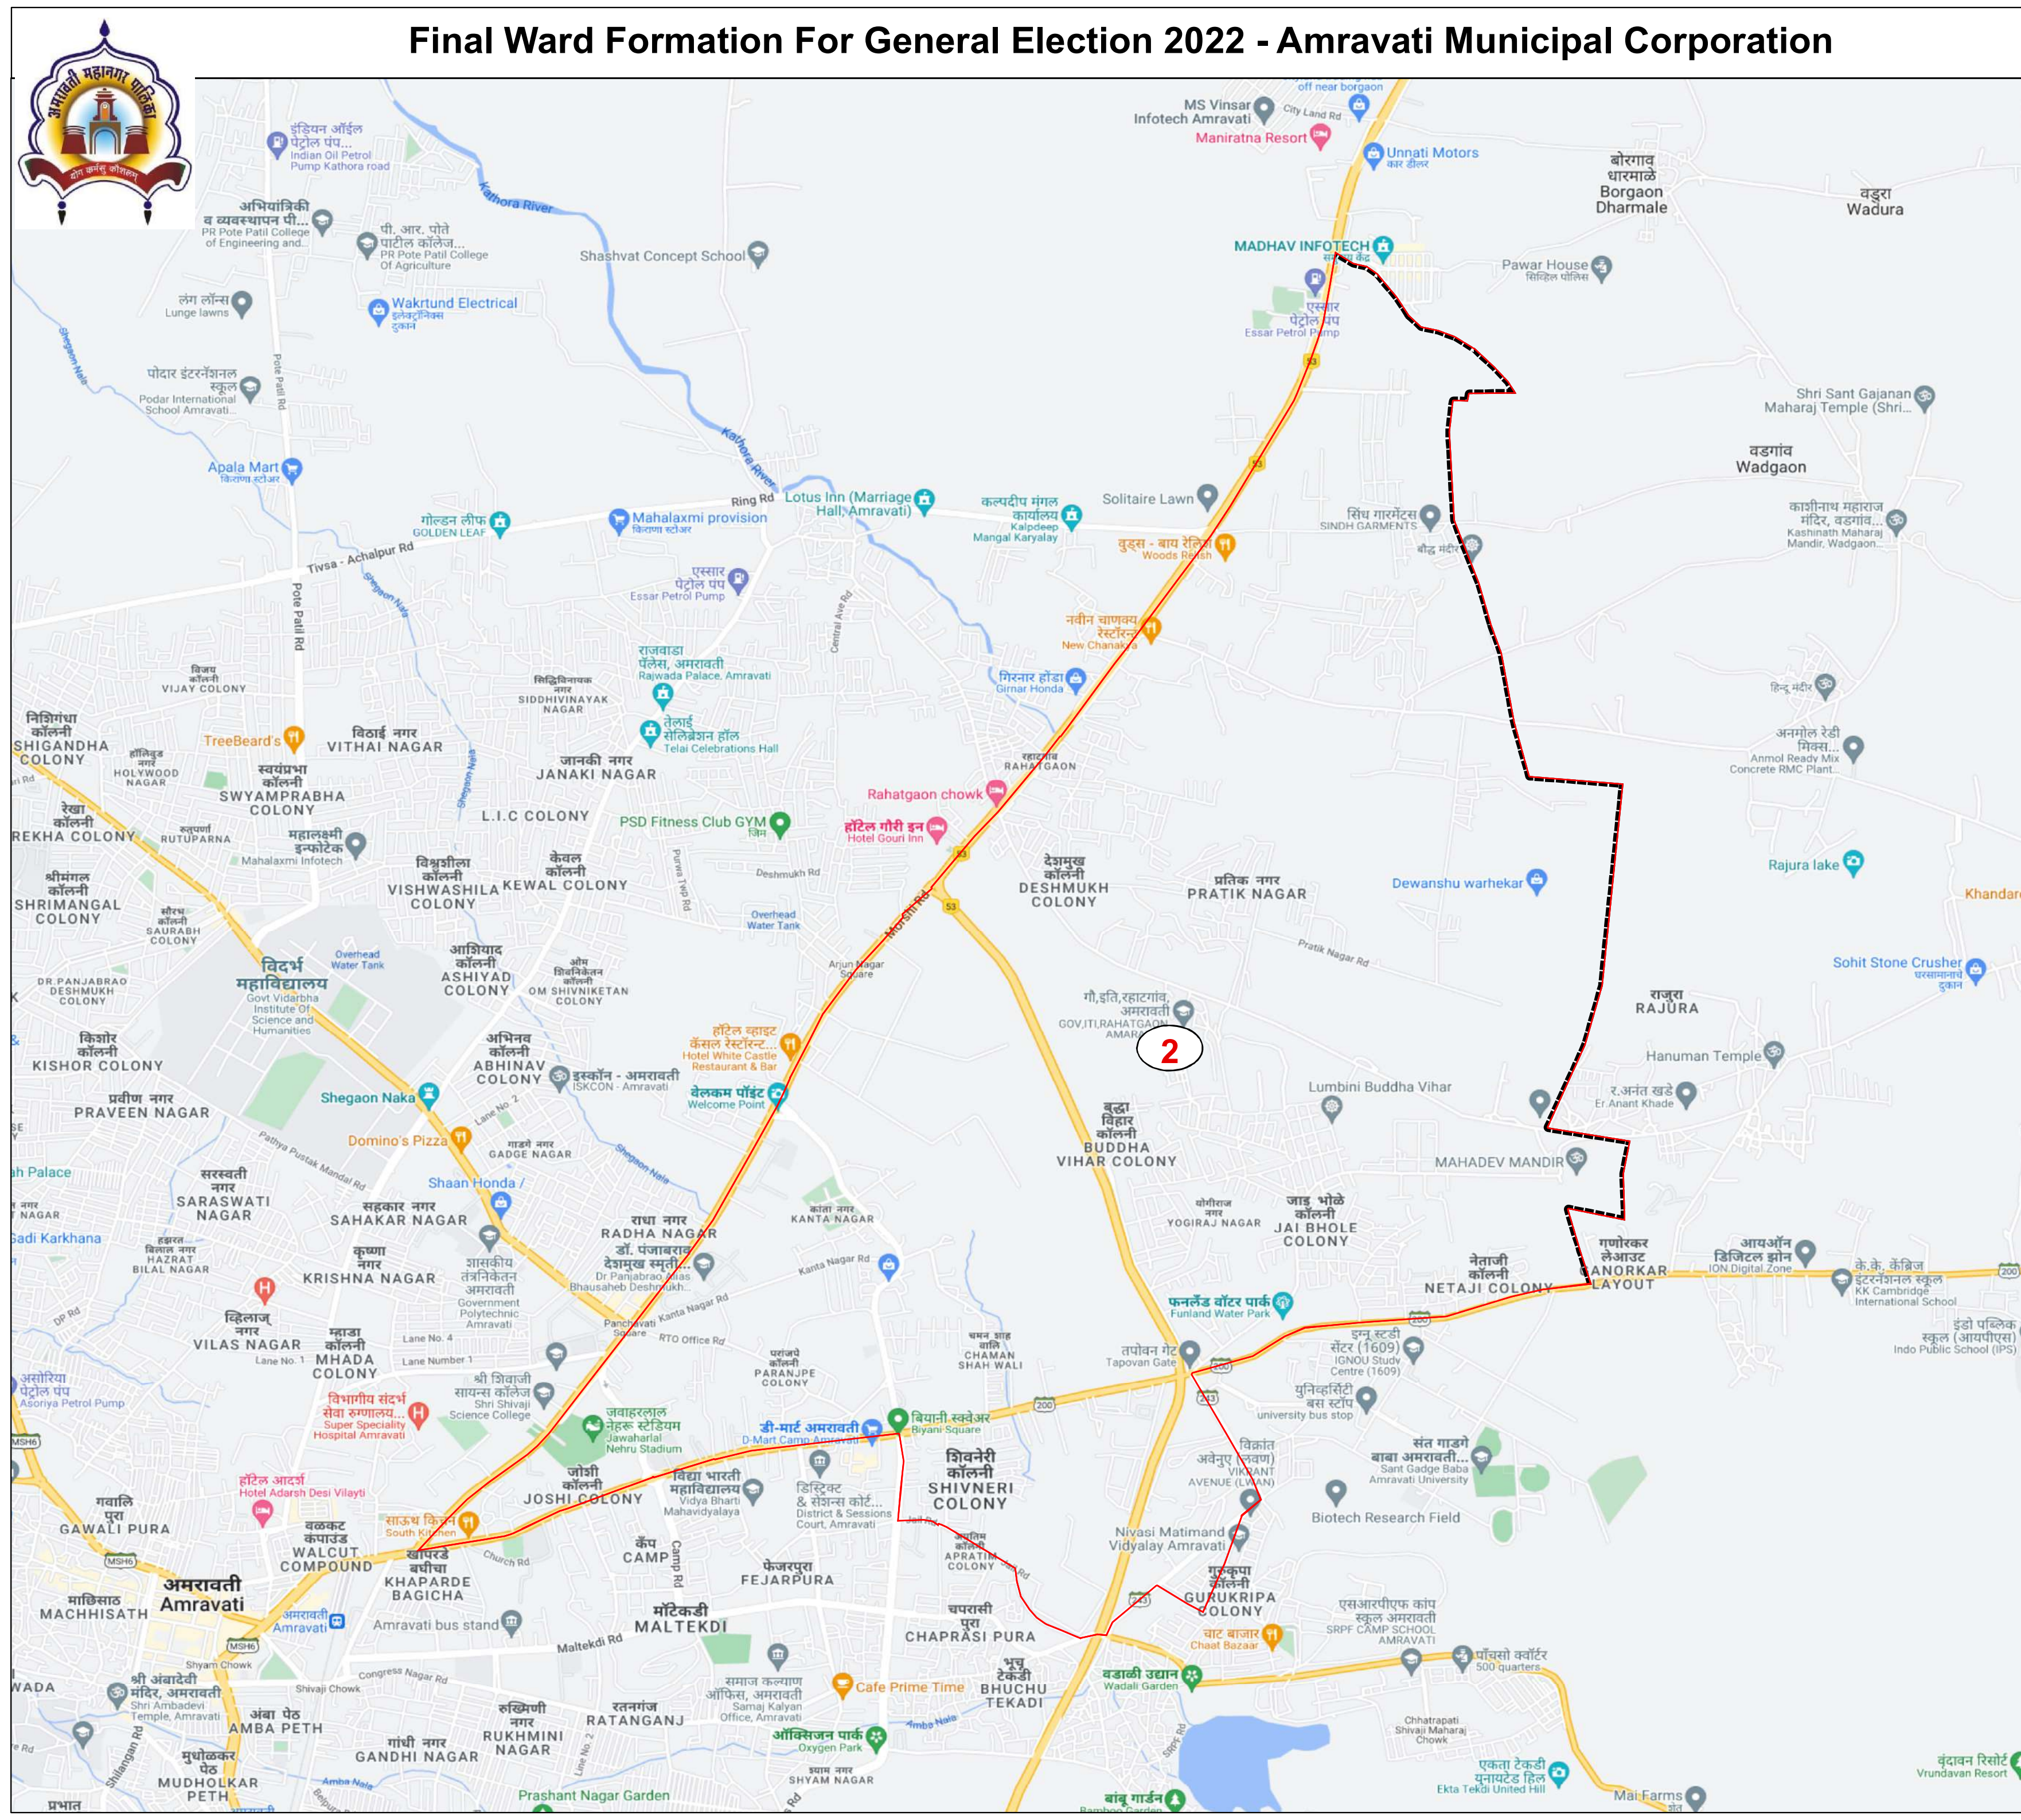

Final Ward Formation For General Election 2022 - Amravati Municipal Corporation

STATE ELECTION COMMISSION
MAHARASHTRA

Ward 2 Tapovan

Ward Population

Total Population	17923
SC Population	3138
ST Population	917

Key Map - Amravati

Legend

- Ward
- MC Boundary
- Road
- National Highway
- Railway Line
- River

(Name)

Suresh Patil

(Signature)

Deputy Municipal Commissioner

Amravati Municipal Corporation

Map showing various colonies and landmarks including: SHIGANDHA COLONY, REKHA COLONY, SHRIMANGAL COLONY, KISHOR COLONY, SARASWATI NAGAR, SAHAKAR NAGAR, KRISHNA NAGAR, VILAS NAGAR, MHADA COLONY, GAWALI PURA, MACHHISATH, AMRAVATI, AMBA PETH, GANDHI NAGAR, RUKHMINI NAGAR, RATANGANJ, BHUCHU TEKADI, MALTEKDI, CHAPRASAI PURA, GURUKRIPA COLONY, NETAJI COLONY, JAI BHOLE COLONY, YOGIRAJ NAGAR, RAJURA, RAHATGAON, DESHMUKH COLONY, PRATIK NAGAR, BUDDHA VIHAR COLONY, MAHADEV MANDIR, ANORKAR LAYOUT, SHIVNERI COLONY, JAWAHARLAL NEHRU STADIUM, and many others.