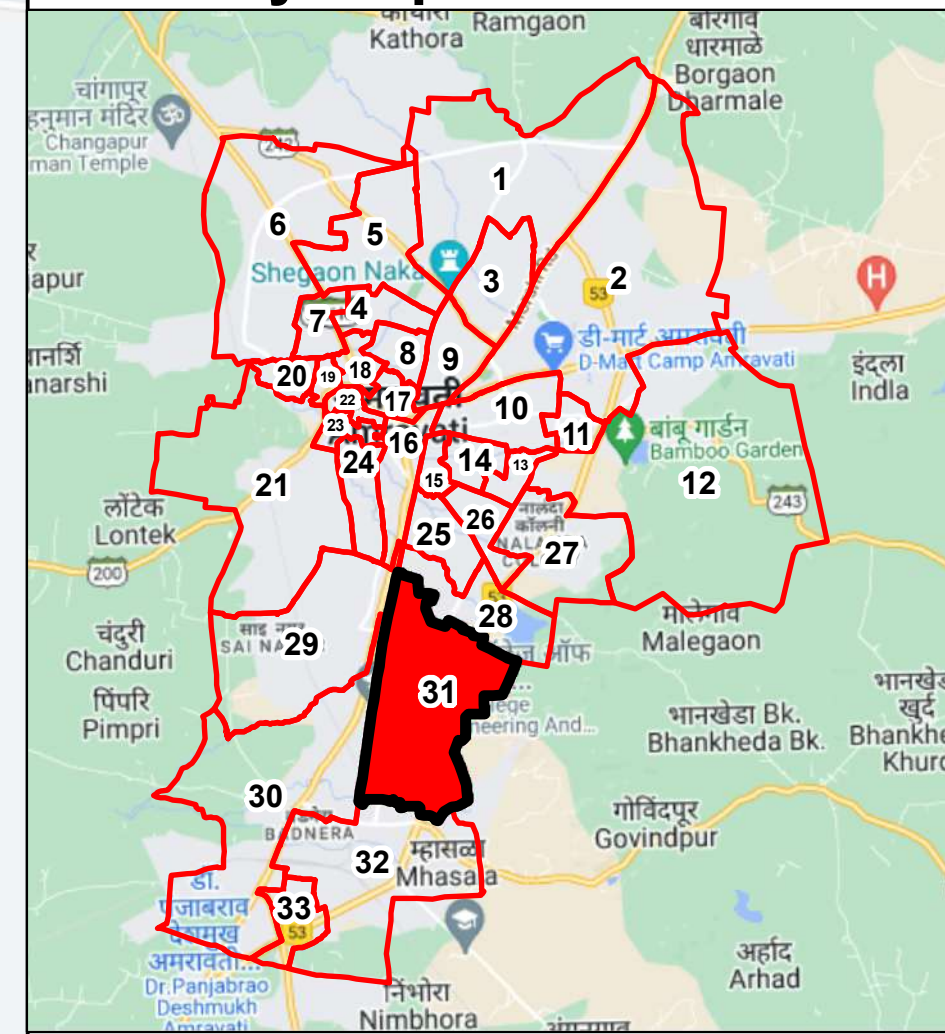

# Final Ward Formation For General Election 2022 - Amravati Municipal Corporation

STATE ELECTION COMMISSION  
MAHARASHTRA

## Ward : 31 Sutgirni

### Ward Population

Total Population	21664
SC Population	3492
ST Population	642

### Key Map - Amravati