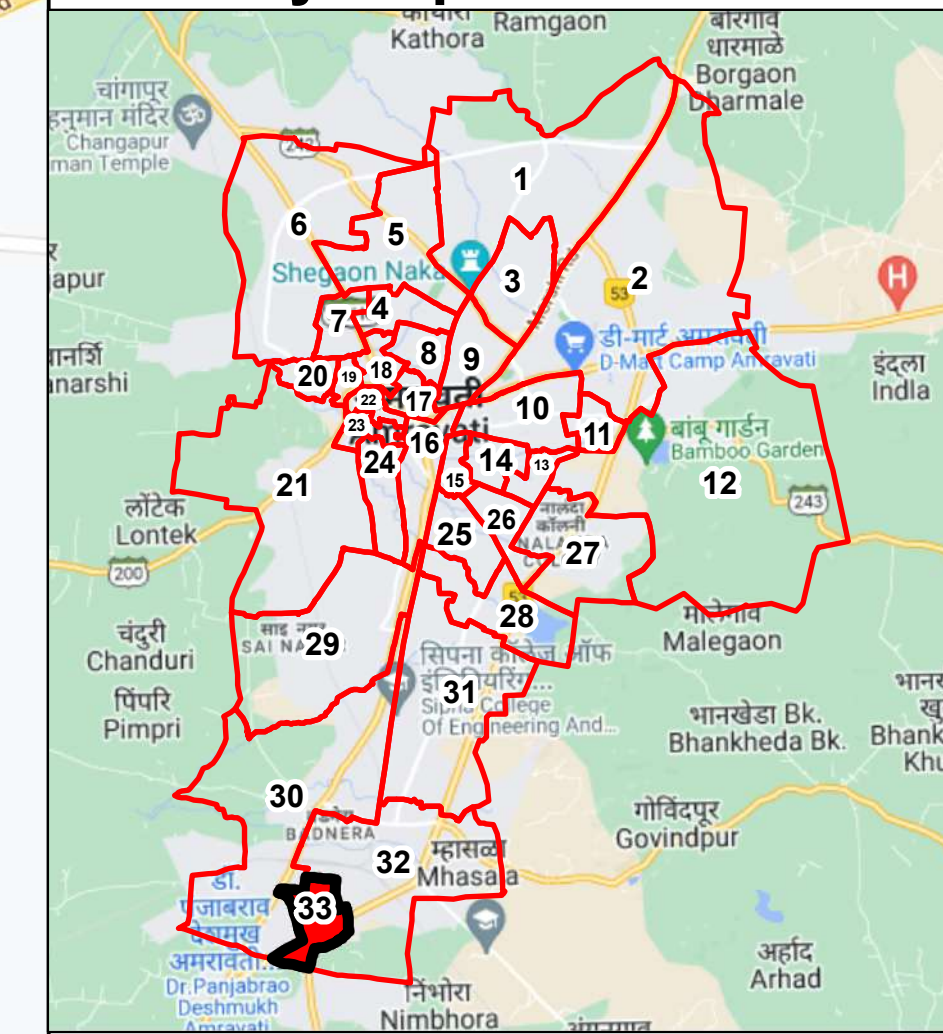

# Final Ward Formation For General Election 2022 - Amravati Municipal Corporation

STATE ELECTION COMMISSION  
MAHARASHTRA

## Ward : 33 Athavadi Bazaar

### Ward Population

Total Population	14215
SC Population	3234
ST Population	298

### Key Map - Amravati