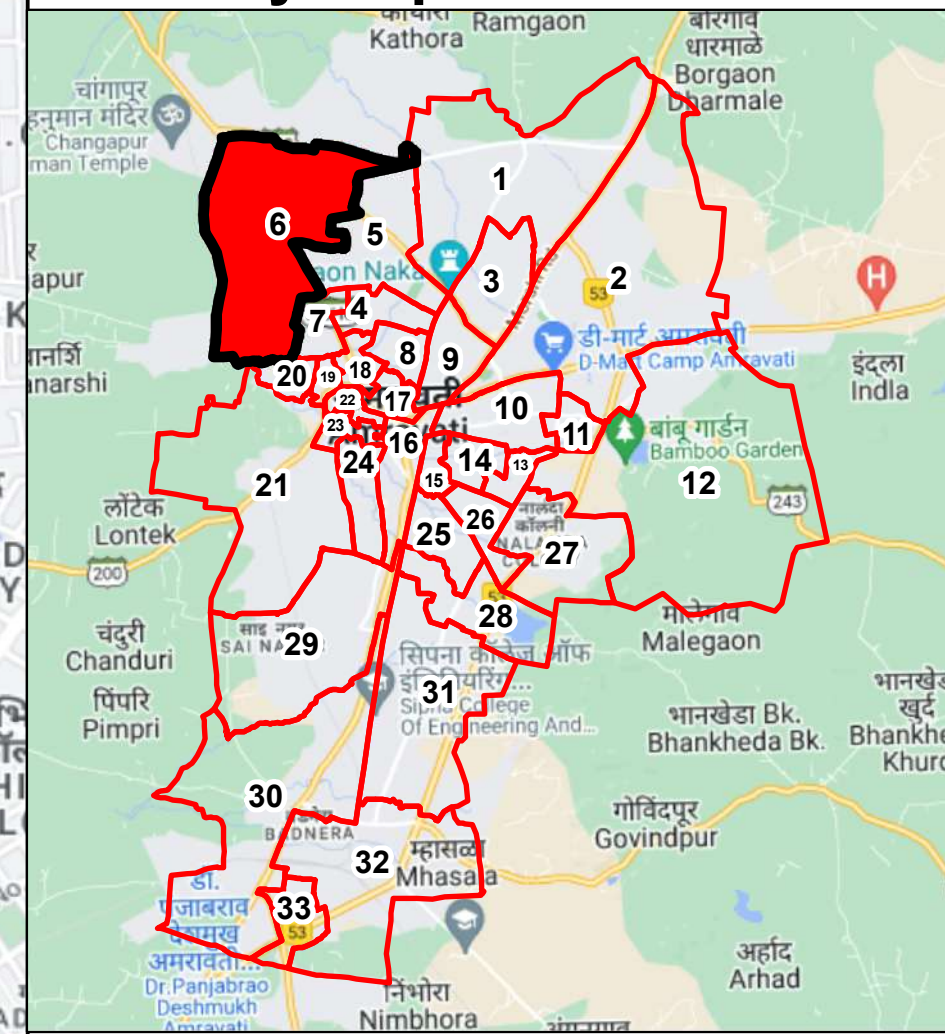

Final Ward Formation For General Election 2022 - Amravati Municipal Corporation

STATE ELECTION COMMISSION
MAHARASHTRA

Ward :6 Lalkhadi-Navsari

Ward Population

| | |
|------------------|-------|
| Total Population | 21421 |
| SC Population | 2700 |
| ST Population | 468 |

Key Map - Amravati

Legend

- Ward
- MC Boundary
- Road
- National Highway
- Railway Line
- River

(Name)

Suresh Patil

(Signature)

Deputy Municipal Commissioner