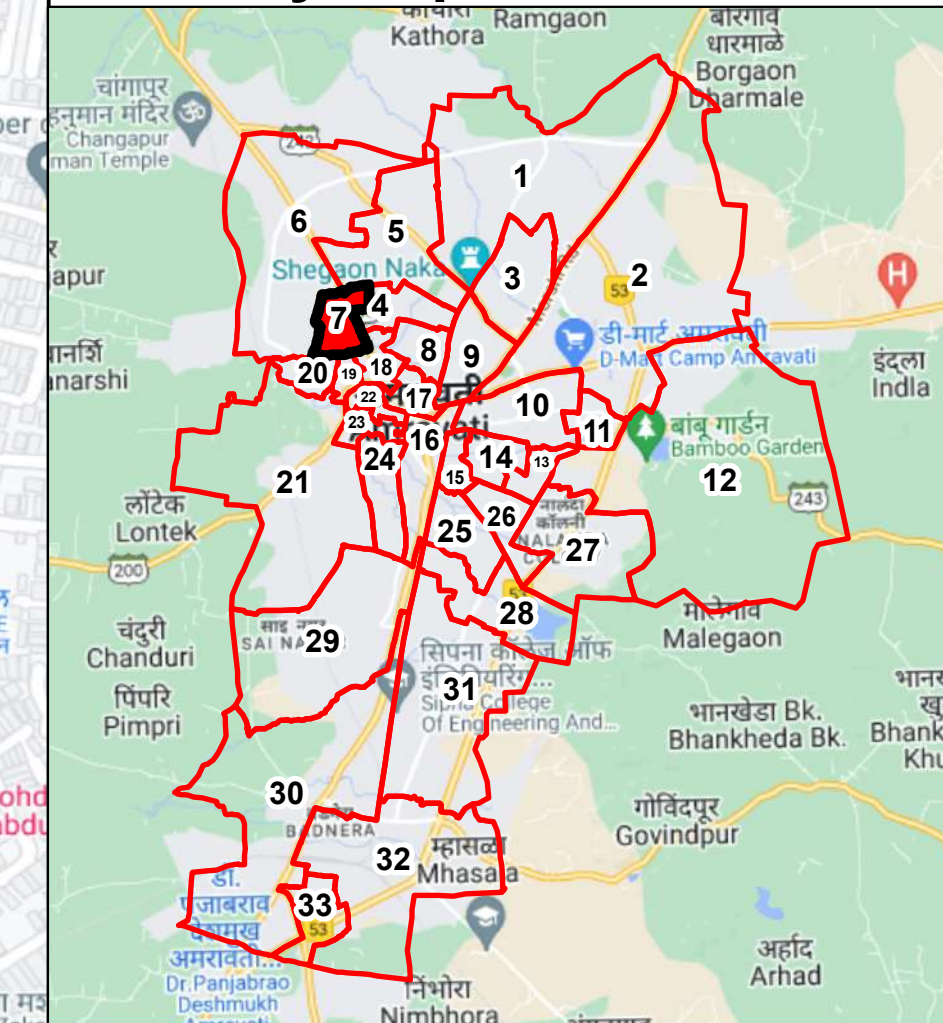

Final Ward Formation For General Election 2022 - Amravati Municipal Corporation

STATE ELECTION COMMISSION
MAHARASHTRA

Ward : 7 Jamil Colony

Ward Population

| | |
|------------------|-------|
| Total Population | 18467 |
| SC Population | 0 |
| ST Population | 5 |

Key Map - Amravati

Legend

- Ward
- MC Boundary
- Road
- National Highway
- Railway Line
- River

(Name)

Suresh Patil

(Signature)

Deputy Municipal Commissioner