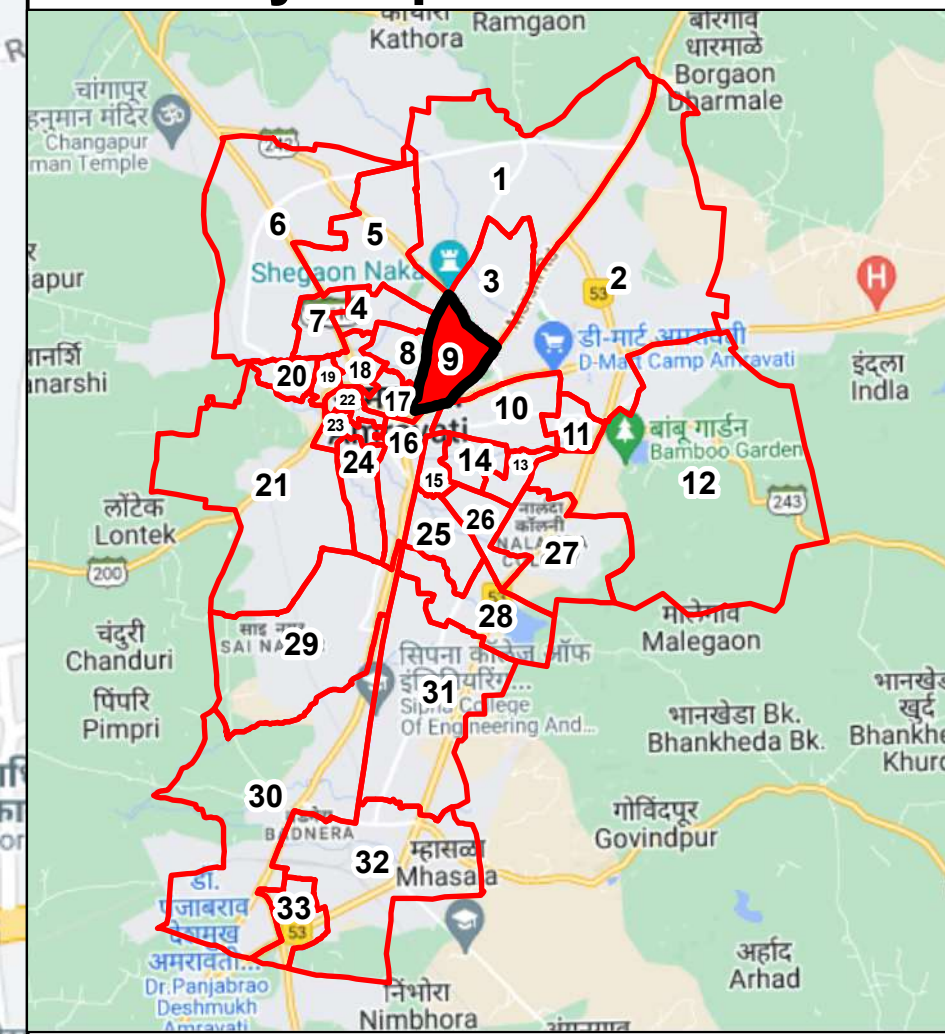

Final Ward Formation For General Election 2022 - Amravati Municipal Corporation

STATE ELECTION COMMISSION
MAHARASHTRA

Ward :9 Rampuri Camp

Ward Population

Total Population	19929
SC Population	4590
ST Population	271

Key Map - Amravati

Legend

- Ward
- MC Boundary
- Road
- National Highway
- Railway Line
- River

(Name) **Suresh Patil**
(Signature)
Deputy Municipal Commissioner